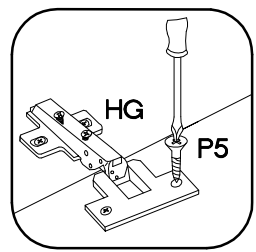

3

6,4 x 50mm		
		
B	O	E1
4	1	4

4

4.0x45mm		
	P4	E9
	2	2

5

LEFT

RIGHT

KUH.70605

KUH.70605

6

7

8

±35/0mm	±3.5x13mm
	
HG	P5
2	4

9

L=192mm	M4x22mm
	
S	U
1	2

VARIANT HIGH GLOSS