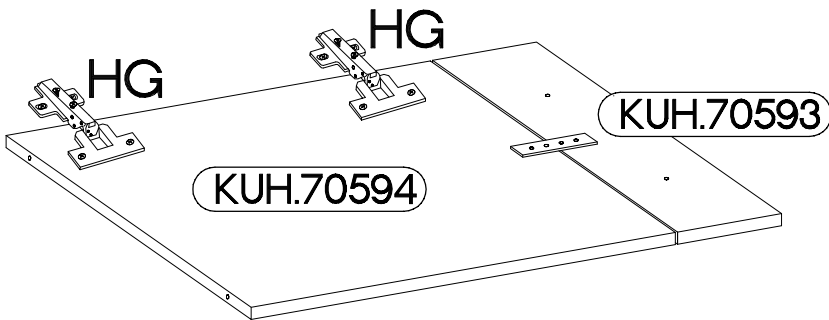

80 ZL 2F BB

KUH.40027

Ersatzteil Nummer	Dimension
KUH.10259	815x500x16
KUH.10260	815x500x16
KUH.40027	767x485x16
KUH.70593 x2	396x140x16
KUH.70594 x2	396x570x16
KUH.90114	767x63x16
KUH.90113	767x130x16
KUH.90040	799x95x16

5

7

	±3.5x13mm
K29	P5
2	8

8

±35/0mm	±3.5x13mm
	
HG	P5
4	8

9

L=192mm	M4x22mm
	
S	U
2	4

VARIANT HIGH GLOSS