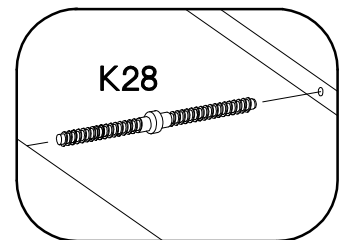

90x90 ND 2F BB  
FRONT

Ersatzteil Nummer	Dimension
KUH.71251	140x322x16
KUH.71252	283x322x16
KUH.71253	283x322x16
KUH.71254	140x334x16
KUH.71255	283x334x16
KUH.71256	283x334x16

ISM-KUH-02131

1

2

	+35/175+3.5x13mm	
K28	HG11	P5
8	4	8

M4x22mm

2

U

1

S23

HG1

KUH.71207

HG1