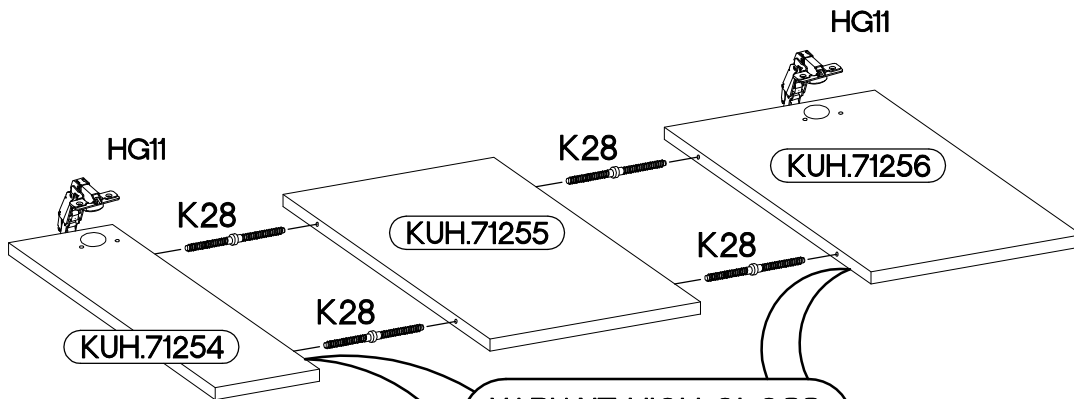

90x90 ND 2F BB  
FRONT

Ersatzteil Nummer	Dimension
KUH.71251	140x322x16
KUH.71252	283x322x16
KUH.71253	283x322x16
KUH.71254	140x334x16
KUH.71255	283x334x16
KUH.71256	283x334x16

ISM-KUH-02131

1

2

	+35/175+3.5x13mm	
K28	HG11	P5
8	4	8

M4x22mm

2

U

1

S23

HG1

KUH.71207

HG1