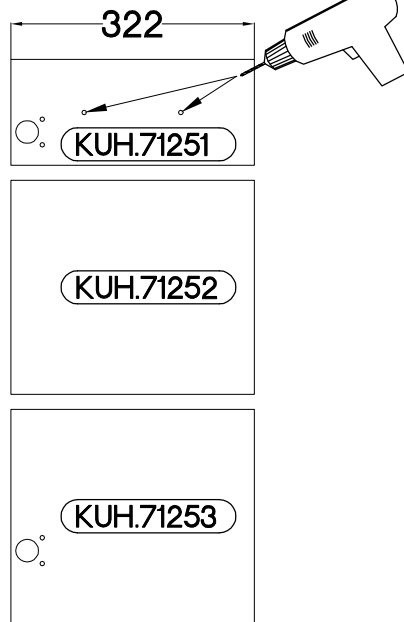

90x90 ND 2F BB  
FRONT

Ersatzteil Nummer	Dimension
KUH.71251	140x322x16
KUH.71252	283x322x16
KUH.71253	283x322x16
KUH.71254	140x334x16
KUH.71255	283x334x16
KUH.71256	283x334x16

ISM-KUH-02131

1

2

	+35/175+3.5x13mm	
K28	HG11	P5
8	4	8

M4x22mm

2

U

1

S23

HG1

KUH.71207

HG1