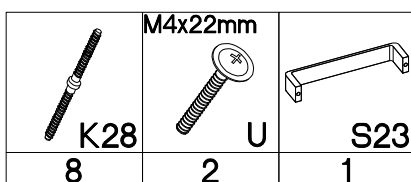

90x90 ND 2F BB  
FRONT

Ersatzteil Nummer	Dimension
KUH.71251	140x322x16
KUH.71252	283x322x16
KUH.71253	283x322x16
KUH.71254	140x334x16
KUH.71255	283x334x16
KUH.71256	283x334x16

ISM-KUH-02131

1

2

	+35/175+3.5x13mm	
K28	HG11	P5
8	4	8

M4x22mm

2

U

1

S23

HG1

KUH.71207

HG1