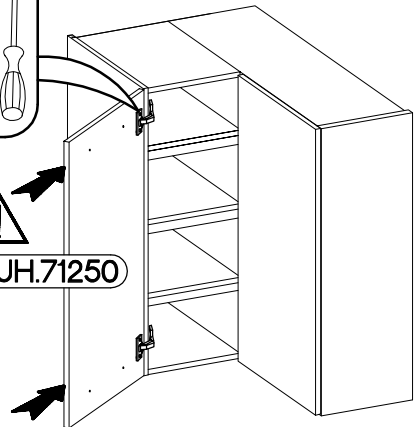

KUH.71207

HG1

HG1

KUH.71250