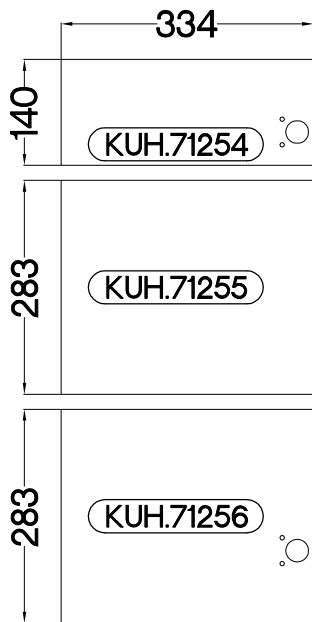

90x90 ND 2F BB  
FRONT

Ersatzteil Nummer	Dimension
KUH.71251	140x322x16
KUH.71252	283x322x16
KUH.71253	283x322x16
KUH.71254	140x334x16
KUH.71255	283x334x16
KUH.71256	283x334x16

ISM-KUH-02131

1

2

	+35/175+3.5x13mm	
K28	HG11	P5
8	4	8

M4x22mm

2

U

1

S23

HG1

KUH.71207

HG1