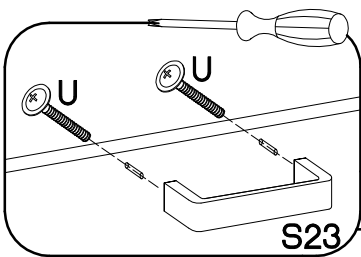

KUH.71207

HG1

HG1

KUH.71250