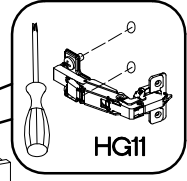

90x90 ND 2F BB  
FRONT

Ersatzteil Nummer	Dimension
KUH.71251	140x322x16
KUH.71252	283x322x16
KUH.71253	283x322x16
KUH.71254	140x334x16
KUH.71255	283x334x16
KUH.71256	283x334x16

ISM-KUH-02131

1

2

	+35/175+3.5x13mm	
K28	HG11	P5
8	4	8

M4x22mm

2

U

1

S23

HG1

KUH.71207

HG1