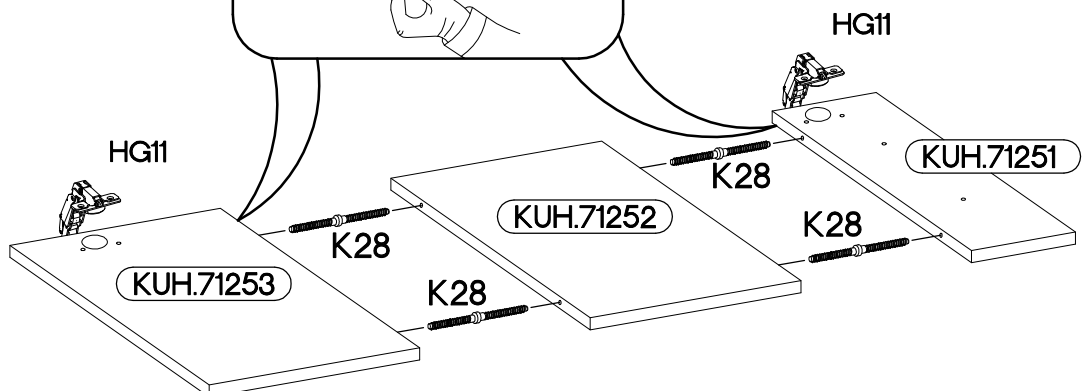

90x90 ND 2F BB  
FRONT

Ersatzteil Nummer	Dimension
KUH.71251	140x322x16
KUH.71252	283x322x16
KUH.71253	283x322x16
KUH.71254	140x334x16
KUH.71255	283x334x16
KUH.71256	283x334x16

ISM-KUH-02131

1

2

	+35/175+3.5x13mm	
K28	HG11	P5
8	4	8

M4x22mm

2

U

1

S23

HG1

KUH.71207

HG1