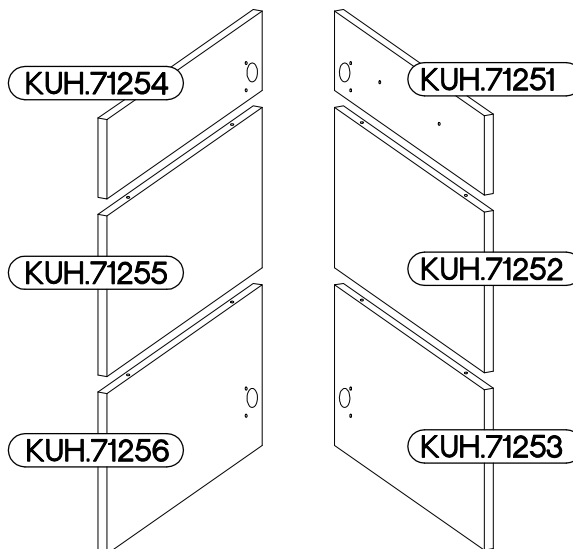

90x90 ND 2F BB  
FRONT

Ersatzteil Nummer	Dimension
KUH.71251	140x322x16
KUH.71252	283x322x16
KUH.71253	283x322x16
KUH.71254	140x334x16
KUH.71255	283x334x16
KUH.71256	283x334x16

ISM-KUH-02131

1

2

	+35/175+3.5x13mm	
K28	HG11	P5
8	4	8

M4x22mm

2

U

1

S23

HG1

KUH.71207

HG1