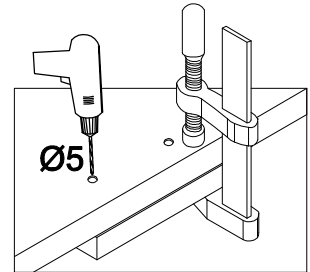

90x90 ND 2F BB  
FRONT

Ersatzteil Nummer	Dimension
KUH.71251	140x322x16
KUH.71252	283x322x16
KUH.71253	283x322x16
KUH.71254	140x334x16
KUH.71255	283x334x16
KUH.71256	283x334x16

ISM-KUH-02131

1

2

	+35/175+3.5x13mm	
K28	HG11	P5
8	4	8

M4x22mm

2

U

1

S23

HG1

KUH.71207

HG1