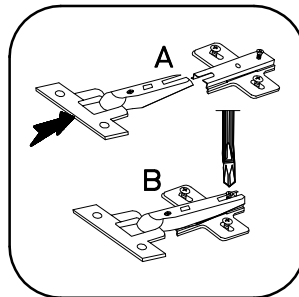

90x90 ND 2F BB  
FRONT

Ersatzteil Nummer	Dimension
KUH.71251	140x322x16
KUH.71252	283x322x16
KUH.71253	283x322x16
KUH.71254	140x334x16
KUH.71255	283x334x16
KUH.71256	283x334x16

ISM-KUH-02131

1

2

	+35/175+3.5x13mm	
K28	HG11	P5
8	4	8

M4x22mm

2

U

1

S23

HG1

KUH.71207

HG1