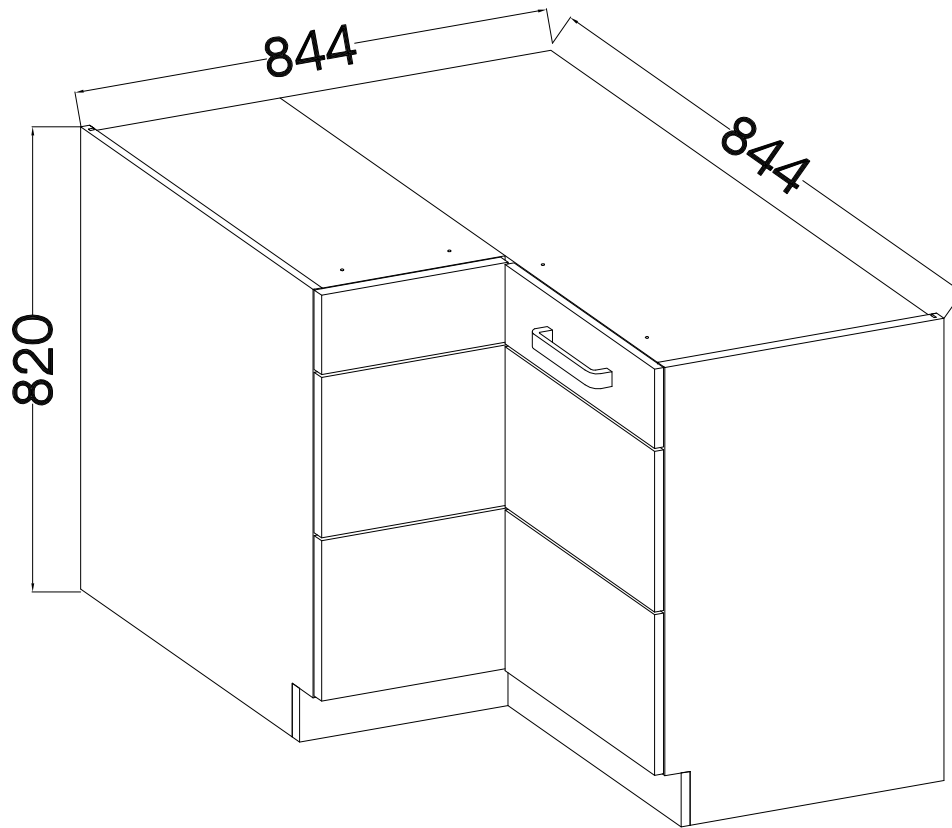

90x90 ND 2F BB  
FRONT

Ersatzteil Nummer	Dimension
KUH.71251	140x322x16
KUH.71252	283x322x16
KUH.71253	283x322x16
KUH.71254	140x334x16
KUH.71255	283x334x16
KUH.71256	283x334x16

ISM-KUH-02131

1

2

	+35/175+3.5x13mm	
K28	HG11	P5
8	4	8

M4x22mm

2

U

1

S23

HG1

KUH.71207

HG1