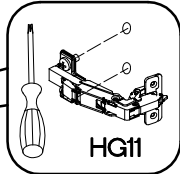

M4x22mm

2

U

1

S23

HG1

KUH.71207

HG1

KUH.71250

KUH.71207

HG1

HG1

KUH.71250

S23

VARIANT HIGH GLOSS