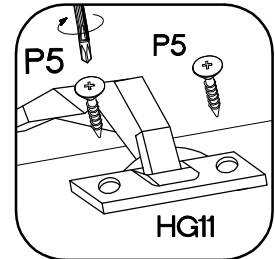

90x90 ND 2F BB  
FRONT

Ersatzteil Nummer	Dimension
KUH.71251	140x322x16
KUH.71252	283x322x16
KUH.71253	283x322x16
KUH.71254	140x334x16
KUH.71255	283x334x16
KUH.71256	283x334x16

ISM-KUH-02131

1

2

	+35/175+3.5x13mm	
K28	HG11	P5
8	4	8

M4x22mm

2

U

1

S23

HG1

KUH.71207

HG1