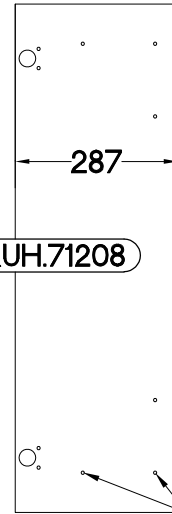

60x60 GN-90 2F
FRONT

KUH.71208

KUH.71207

M4x22mm	L=128mm
	
U	S
2	1

Ersatzteil Nummer	Dimension
KUH.71207	713x296x16
KUH.71208	713x287x16

ISM-KUH-02079

1

LEFT

RIGHT

2

	
†35/175† [CD]	†3.5x13mm
HG11	P5
4	8

3

M4x22mm  U 2	L=128mm  S 1
---	---

VARIANT HIGH GLOSS