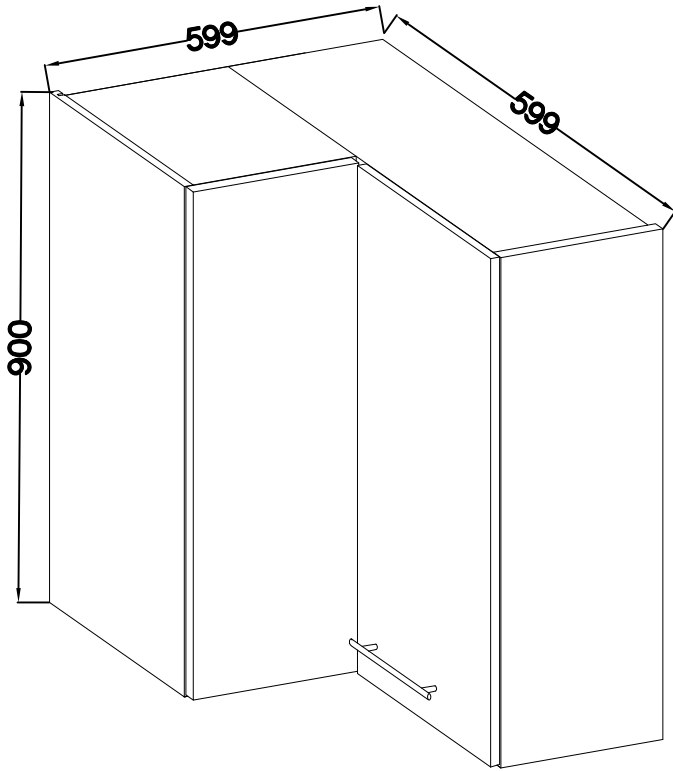

60x60 GN-90 2F
FRONT

KUH.71208

KUH.71207

M4x22mm	L=128mm
	
U	S
2	1

Ersatzteil Nummer	Dimension
KUH.71207	713x296x16
KUH.71208	713x287x16

ISM-KUH-02079

1

LEFT

RIGHT

2

	
†35/175† [CD]	†3.5x13mm
HG11	P5
4	8

3

M4x22mm  U 2	L=128mm  S 1
---	---

VARIANT HIGH GLOSS