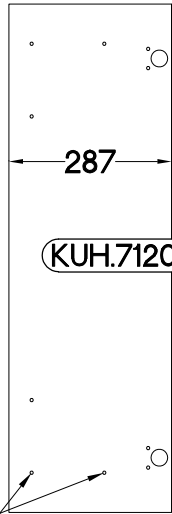

60x60 GN-90 2F
FRONT

KUH.71208

KUH.71207

M4x22mm	L=128mm
	
U	S
2	1

Ersatzteil Nummer	Dimension
KUH.71207	713x296x16
KUH.71208	713x287x16

ISM-KUH-02079

1

LEFT

RIGHT

2

	
†35/175† [CD]	†3.5x13mm
HG11	P5
4	8

3

M4x22mm  U 2	L=128mm  S 1
---	---

VARIANT HIGH GLOSS