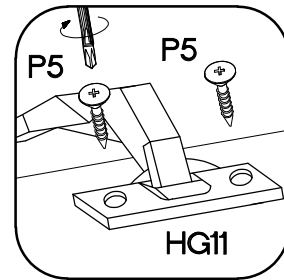

60x60 GN-90 2F
FRONT

KUH.71208

KUH.71207

M4x22mm	L=128mm
	
U	S
2	1

Ersatzteil Nummer	Dimension
KUH.71207	713x296x16
KUH.71208	713x287x16

ISM-KUH-02079

1

LEFT

RIGHT

2

	
†35/175† [CD]	†3.5x13mm
HG11	P5
4	8

3

M4x22mm  U 2	L=128mm  S 1
---	---

VARIANT HIGH GLOSS