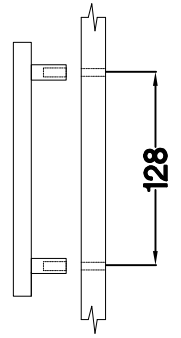

60x60 GN-90 2F
FRONT

KUH.71208

KUH.71207

M4x22mm	L=128mm
	
U	S
2	1

Ersatzteil Nummer	Dimension
KUH.71207	713x296x16
KUH.71208	713x287x16

ISM-KUH-02079

1

LEFT

RIGHT

2

	
†35/175† [CD]	†3.5x13mm
HG11	P5
4	8

3

M4x22mm  U 2	L=128mm  S 1
---	---

VARIANT HIGH GLOSS