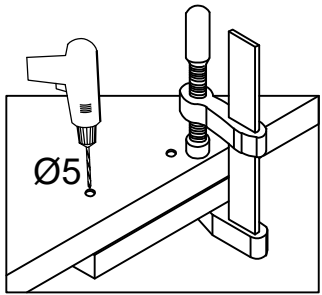

60x60 GN-90 2F
FRONT

KUH.71208

KUH.71207

M4x22mm	L=128mm
	
U	S
2	1

Ersatzteil Nummer	Dimension
KUH.71207	713x296x16
KUH.71208	713x287x16

ISM-KUH-02079

1

LEFT

RIGHT

2

	
†35/175† [CD]	†3.5x13mm
HG11	P5
4	8

3

M4x22mm  U 2	L=128mm  S 1
---	---

VARIANT HIGH GLOSS