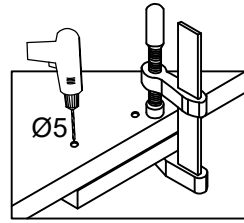

1

LEFT

RIGHT

KUH.71115

KUH.71115

KUH.71115

KUH.71115

2

 †35/0mm [CD] HG	 †3.5x13mm P5
2	4