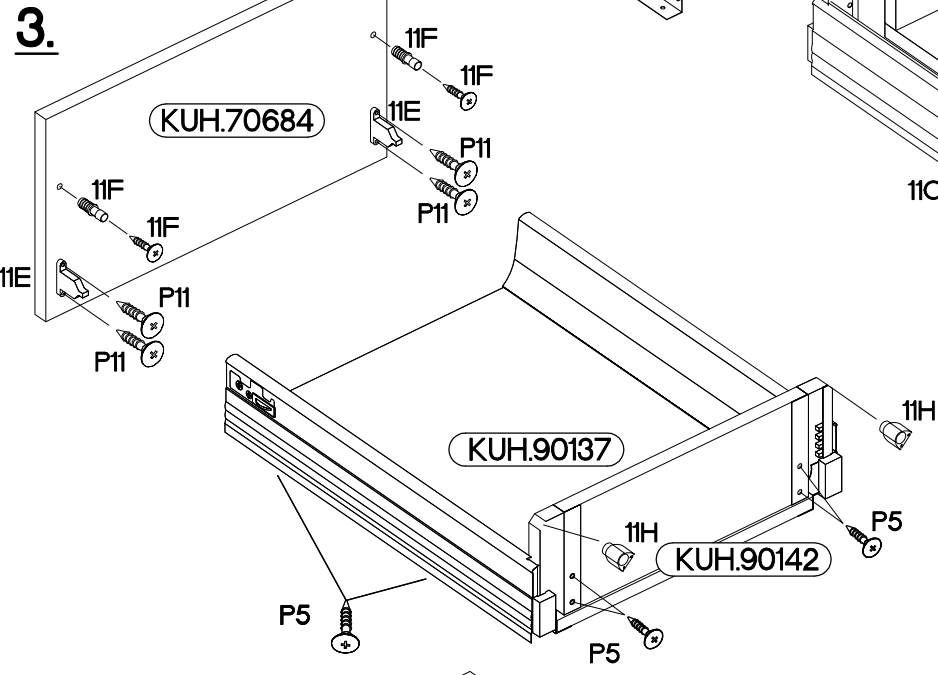

1

11B	11C	11E	11F	11H	P11	P5	11G
2	2	4	4	4	8	16	4