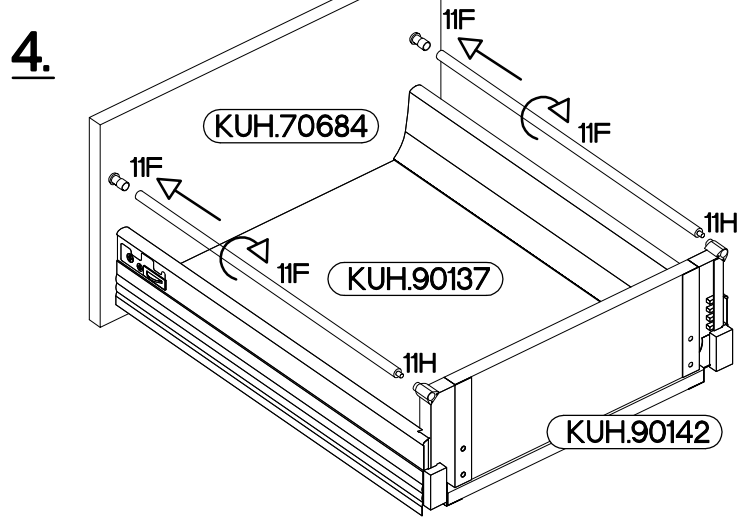

1

11B	11C	11E	11F	11H	P11	P5	11G
2	2	4	4	4	8	16	4