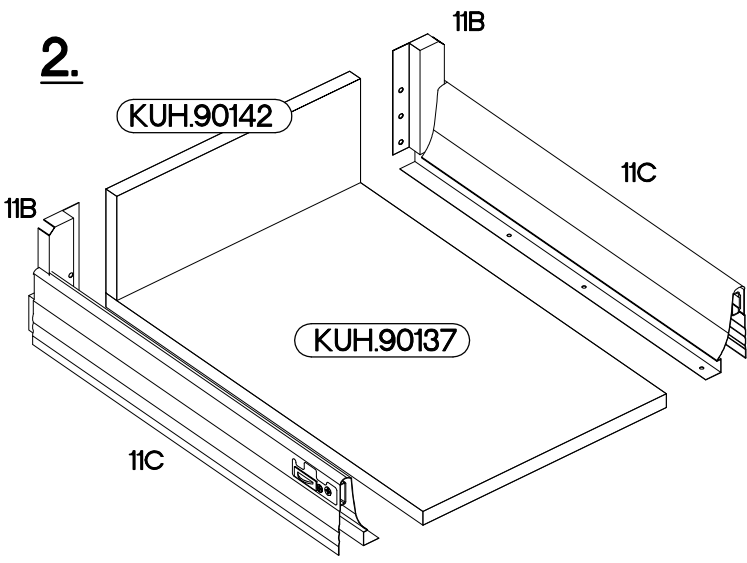

1

11B	11C	11E	11F	11H	P11	P5	11G
2	2	4	4	4	8	16	4