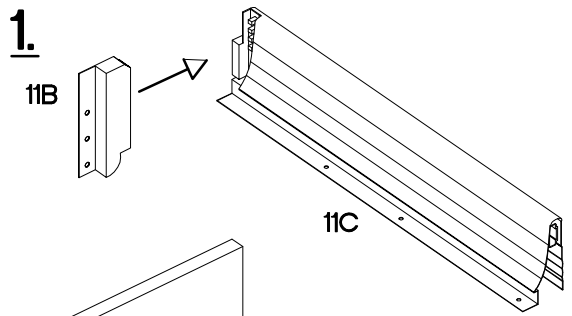

1

11B	11C	11E	11F	11H	P11	P5	11G
2	2	4	4	4	8	16	4