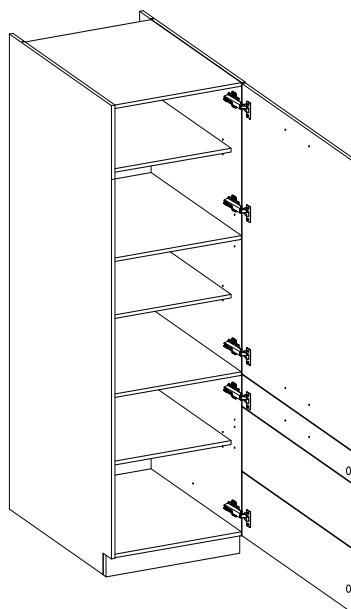

KUH.70669

KUH.70669

Ø5

KUH.70678

KUH.70678

KUH.70682

KUH.70682

KUH.70675

KUH.70675