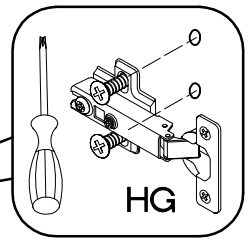

M4x22mm	
U	S23
4	2

KUH.70669

KUH.70678

KUH.70682

KUH.70675