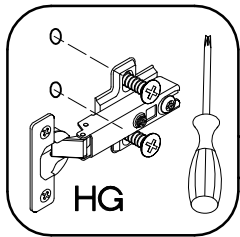

VARIANT HIGH GLOSS

LEFT

RIGHT

6

7

±35/0mm	±3.5x13mm	±35mm
HG	P5	E5
5	10	2

M4x22mm	
	
U	S23
4	2

VARIANT HIGH GLOSS