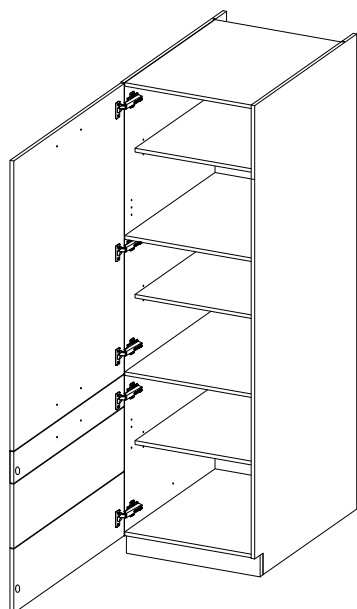

KUH.70669

KUH.70669

Ø5

KUH.70678

KUH.70678

KUH.70682

KUH.70682

KUH.70675

KUH.70675