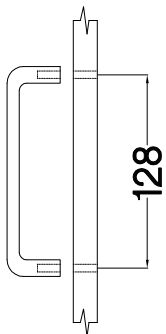

M4x22mm	
U	S23
4	2

KUH.70669

KUH.70678

KUH.70682

KUH.70675

KUH.70669

KUH.70678

KUH.70682

KUH.70675

VARIANT HIGH GLOSS