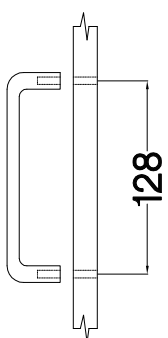

FRONT

60 DK-2100 2F

60 LO-2100

Ersatzteil Nummer	Dimension
KUH.70669	596x1280x16
KUH.70678	596x140x16
KUH.70682	596x283x16
KUH.70675	596x283x16

±35mm			M4x22mm
E5	K28	S23	U
2	4	2	4

ISM-KUH-01179

1 60 DK-2100 2F

KUH.70682

KUH.70675

KUH.70675

2

3

±35/0mm	±3.5x13mm	±35mm
HG	P5	E5
5	10	2

4

M4x22mm		
	U	S23
4		2

VARIANT HIGH GLOSS

LEFT

RIGHT

6

7

±35/0mm	±3.5x13mm	±35mm
HG	P5	E5
5	10	2

M4x22mm	
	
U	S23
4	2

VARIANT HIGH GLOSS

M4x22mm	
	
U	S23
4	2

KUH.70669

KUH.70678

KUH.70682

KUH.70675

KUH.70669

KUH.70678

KUH.70682