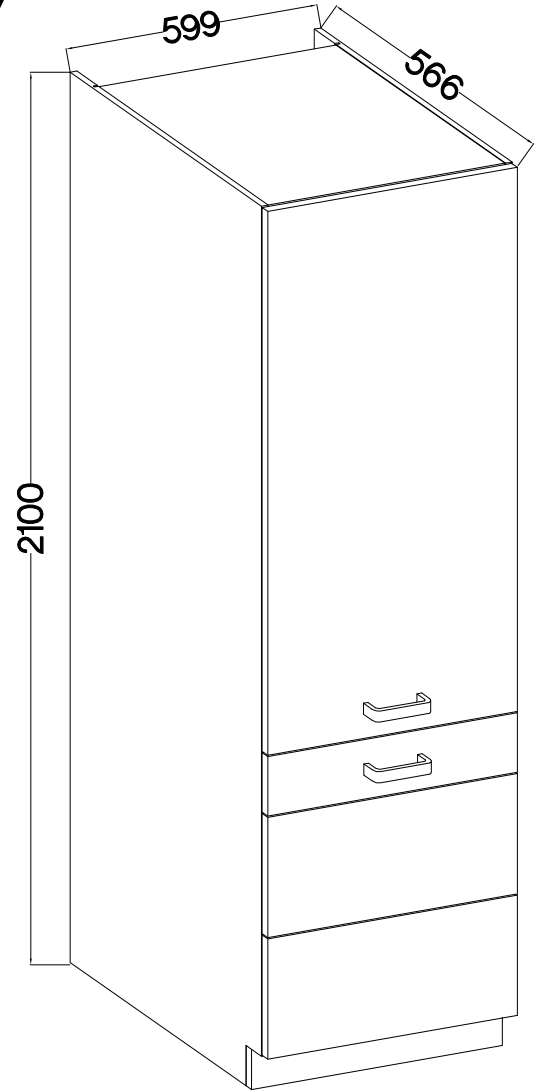

FRONT

60 DK-2100 2F

60 LO-2100

Ersatzteil Nummer	Dimension
KUH.70669	596x1280x16
KUH.70678	596x140x16
KUH.70682	596x283x16
KUH.70675	596x283x16

±35mm			M4x22mm
E5	K28	S23	U
2	4	2	4

ISM-KUH-01179

1 60 DK-2100 2F

LEFT

RIGHT

KUH.70669

KUH.70669

Ø5

KUH.70678

KUH.70678

KUH.70682

KUH.70682

KUH.70675

KUH.70675

2

3

±35/0mm	±3.5x13mm	±35mm
HG	P5	E5
5	10	2

4

M4x22mm		
	U	S23
4		2

VARIANT HIGH GLOSS

LEFT

RIGHT

6

7

±35/0mm	±3.5x13mm	±35mm
HG	P5	E5
5	10	2

M4x22mm	
	
U	S23
4	2

VARIANT HIGH GLOSS