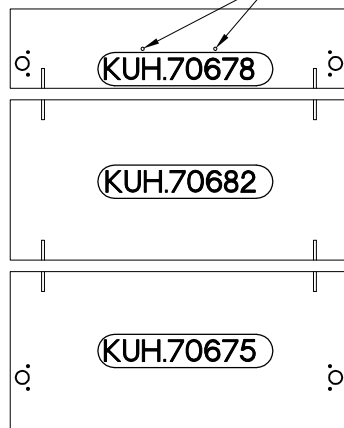

FRONT

60 DK-2100 2F

60 LO-2100

Ersatzteil Nummer	Dimension
KUH.70669	596x1280x16
KUH.70678	596x140x16
KUH.70682	596x283x16
KUH.70675	596x283x16

±35mm			M4x22mm
E5	K28	S23	U
2	4	2	4

ISM-KUH-01179

1 60 DK-2100 2F

KUH.70682

KUH.70675

KUH.70675

2

3

±35/0mm	±3.5x13mm	±35mm
HG	P5	E5
5	10	2

4

M4x22mm		
	U	S23
4		2

VARIANT HIGH GLOSS

LEFT

RIGHT

6

7

±35/0mm	±3.5x13mm	±35mm
HG	P5	E5
5	10	2

M4x22mm	
	
U	S23
4	2

VARIANT HIGH GLOSS