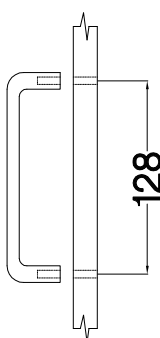

FRONT

60 DK-2100 2F

60 LO-2100

Ersatzteil Nummer	Dimension
KUH.70669	596x1280x16
KUH.70678	596x140x16
KUH.70682	596x283x16
KUH.70675	596x283x16

±35mm			M4x22mm
E5	K28	S23	U
2	4	2	4

ISM-KUH-01179

1 60 DK-2100 2F

KUH.70682

KUH.70675

KUH.70675

2

3

±35/0mm	±3.5x13mm	±35mm
HG	P5	E5
5	10	2

4

M4x22mm		
	U	S23
4		2

VARIANT HIGH GLOSS

LEFT

RIGHT

6

7

±35/0mm	±3.5x13mm	±35mm
HG	P5	E5
5	10	2

M4x22mm	
	
U	S23
4	2

VARIANT HIGH GLOSS

M4x22mm	
	
U	S23
4	2

KUH.70669

KUH.70678

KUH.70682

KUH.70675

KUH.70669

KUH.70678

KUH.70682