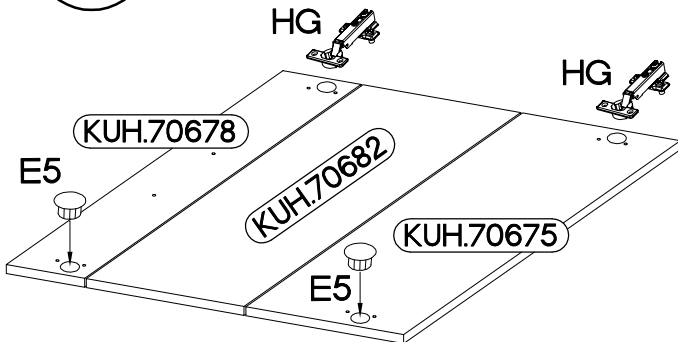

VARIANT HIGH GLOSS

LEFT

RIGHT

6

7

±35/0mm	±3.5x13mm	±35mm
HG	P5	E5
5	10	2

M4x22mm	
	
U	S23
4	2

VARIANT HIGH GLOSS