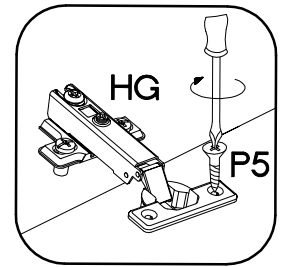

VARIANT HIGH GLOSS

LEFT

RIGHT

6

7

±35/0mm	±3.5x13mm	±35mm
HG	P5	E5
5	10	2

M4x22mm	
	
U	S23
4	2

VARIANT HIGH GLOSS