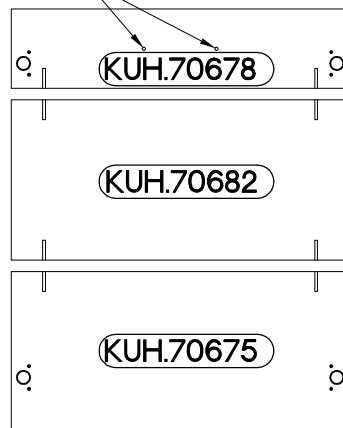

VARIANT HIGH GLOSS

LEFT

RIGHT

6

7

±35/0mm	±3.5x13mm	±35mm
HG	P5	E5
5	10	2

M4x22mm	
	
U	S23
4	2

VARIANT HIGH GLOSS