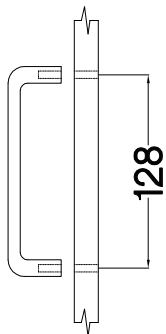

3

M4x22mm

U

2

S23

1

HG

KUH.70703

HG

KUH.70703

S23

128

VARIANT HIGH GLOSS