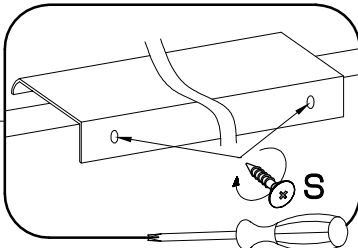

3

60 LO-2100

L=320mm

S

2

WARIANT A

WARIANT B

VARIANT HIGH GLOSS