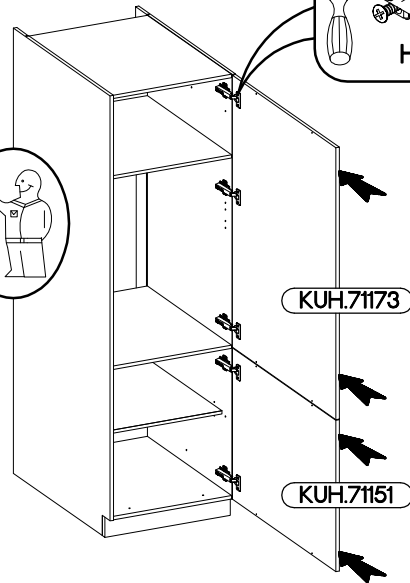

WARIANT B

VARIANT HIGH GLOSS