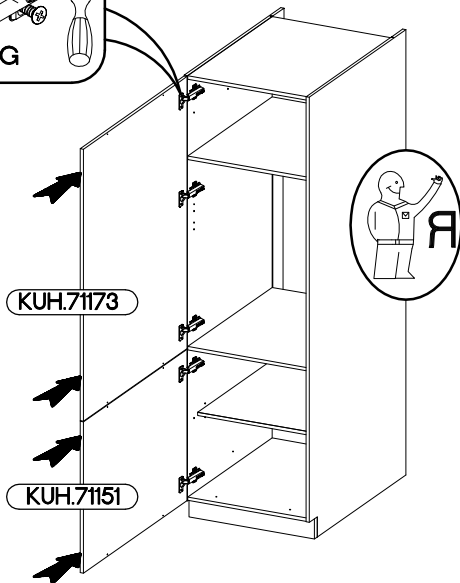

WARIANT B

VARIANT HIGH GLOSS