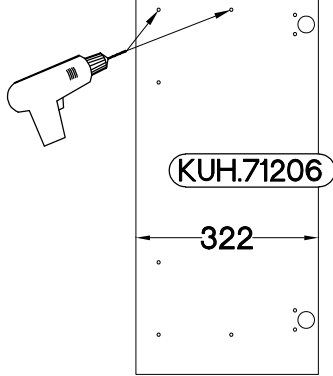

90x90 ND 2F BB
FRONT

M4x22mm	L=128mm
	
U	S
2	1

Ersatzteil Nummer	Dimension
KUH.71153	713x334x16
KUH.71206	713x322x16

ISM-KUH-02080

1

LEFT

RIGHT

2

	
†35/175† [CD]	†3.5x13mm
HG11	P5
4	8

3

M4x22mm  U 2	L=128mm  S 1
---	---

VARIANT HIGH GLOSS