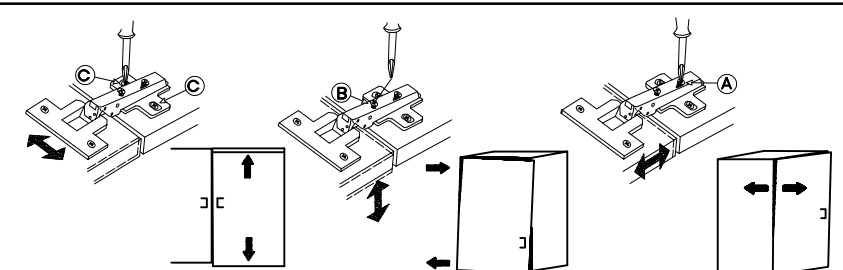

90x90 ND 2F BB
FRONT

M4x22mm	L=128mm
	
U	S
2	1

Ersatzteil Nummer	Dimension
KUH.71153	713x334x16
KUH.71206	713x322x16

ISM-KUH-02080

1

LEFT

RIGHT

2

	
†35/175† [CD]	†3.5x13mm
HG11	P5
4	8

3

M4x22mm  U 2	L=128mm  S 1
---	---

VARIANT HIGH GLOSS