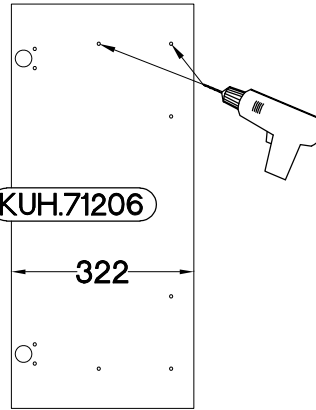

90x90 ND 2F BB
FRONT

M4x22mm	L=128mm
	
U	S
2	1

Ersatzteil Nummer	Dimension
KUH.71153	713x334x16
KUH.71206	713x322x16

ISM-KUH-02080

1

LEFT

RIGHT

2

	
†35/175† [CD]	†3.5x13mm
HG11	P5
4	8

3

M4x22mm  U 2	L=128mm  S 1
---	---

VARIANT HIGH GLOSS