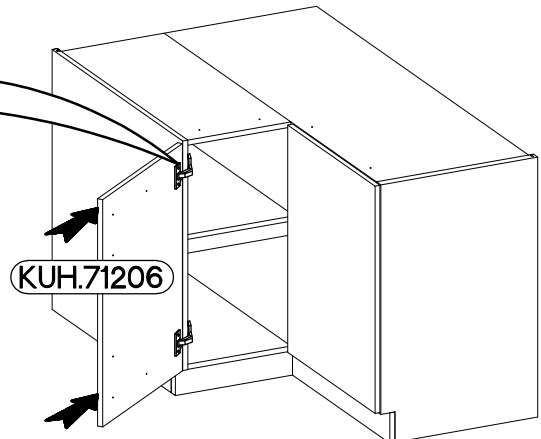

90x90 ND 2F BB
FRONT

M4x22mm	L=128mm
	
U	S
2	1

Ersatzteil Nummer	Dimension
KUH.71153	713x334x16
KUH.71206	713x322x16

ISM-KUH-02080

1

LEFT

RIGHT

2

	
†35/175† [CD]	†3.5x13mm
HG11	P5
4	8

3

M4x22mm  U 2	L=128mm  S 1
---	---

VARIANT HIGH GLOSS