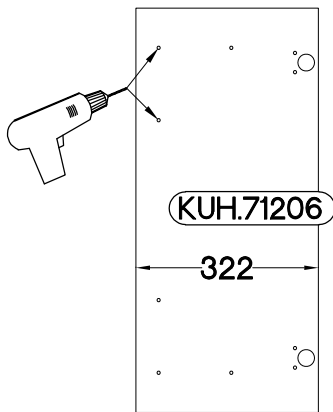

90x90 ND 2F BB
FRONT

M4x22mm	L=128mm
	
U	S
2	1

Ersatzteil Nummer	Dimension
KUH.71153	713x334x16
KUH.71206	713x322x16

ISM-KUH-02080

1

LEFT

RIGHT

2

	
†35/175† [CD]	†3.5x13mm
HG11	P5
4	8

3

M4x22mm  U 2	L=128mm  S 1
---	---

VARIANT HIGH GLOSS