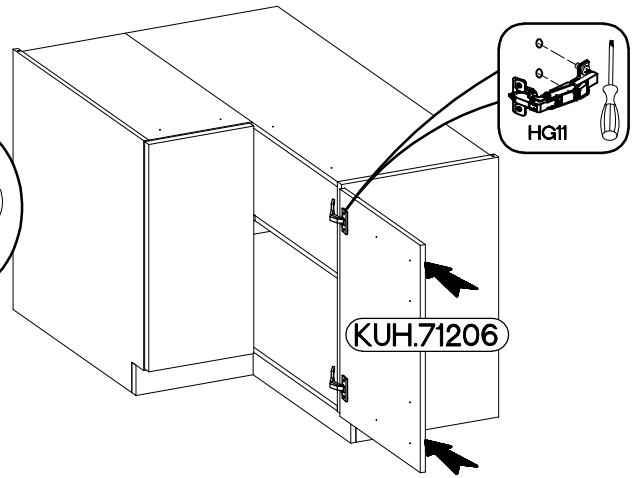

90x90 ND 2F BB
FRONT

M4x22mm	L=128mm
	
U	S
2	1

Ersatzteil Nummer	Dimension
KUH.71153	713x334x16
KUH.71206	713x322x16

ISM-KUH-02080

1

LEFT

RIGHT

2

	
†35/175† [CD]	†3.5x13mm
HG11	P5
4	8

3

M4x22mm  U 2	L=128mm  S 1
---	---

VARIANT HIGH GLOSS