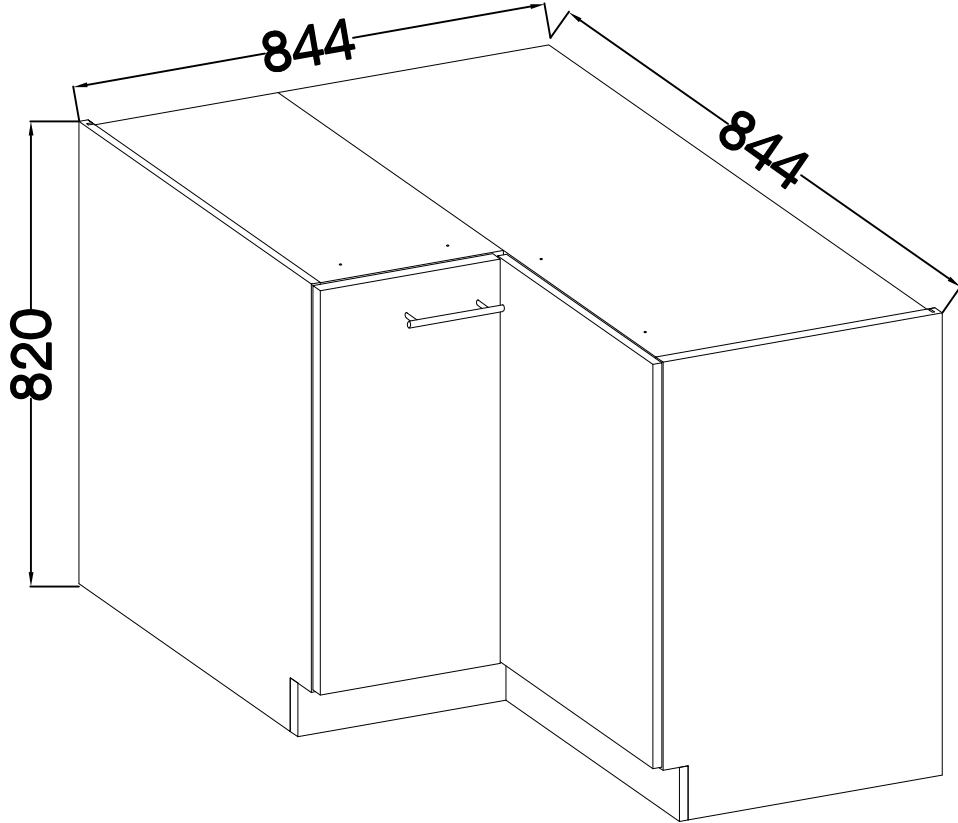

90x90 ND 2F BB
FRONT

M4x22mm	L=128mm
	
U	S
2	1

Ersatzteil Nummer	Dimension
KUH.71153	713x334x16
KUH.71206	713x322x16

ISM-KUH-02080

1

LEFT

RIGHT

2

	
†35/175† [CD]	†3.5x13mm
HG11	P5
4	8

3

M4x22mm  U 2	L=128mm  S 1
---	---

VARIANT HIGH GLOSS