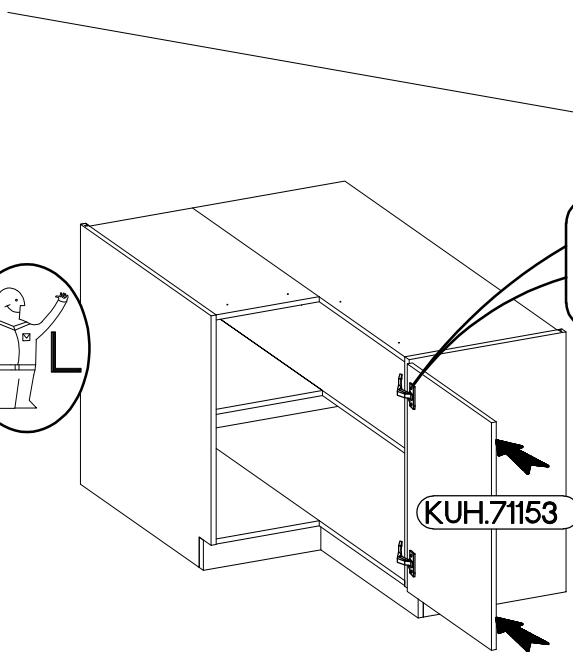

90x90 ND 2F BB
FRONT

M4x22mm	L=128mm
	
U	S
2	1

Ersatzteil Nummer	Dimension
KUH.71153	713x334x16
KUH.71206	713x322x16

ISM-KUH-02080

1

LEFT

RIGHT

2

	
†35/175† [CD]	†3.5x13mm
HG11	P5
4	8

3

M4x22mm  U 2	L=128mm  S 1
---	---

VARIANT HIGH GLOSS