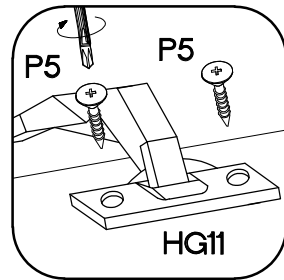

90x90 ND 2F BB
FRONT

M4x22mm	L=128mm
	
U	S
2	1

Ersatzteil Nummer	Dimension
KUH.71153	713x334x16
KUH.71206	713x322x16

ISM-KUH-02080

1

LEFT

RIGHT

2

	
†35/175† [CD]	†3.5x13mm
HG11	P5
4	8

3

M4x22mm  U 2	L=128mm  S 1
---	---

VARIANT HIGH GLOSS