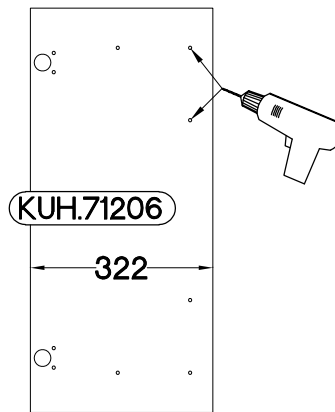

90x90 ND 2F BB
FRONT

M4x22mm	L=128mm
	
U	S
2	1

Ersatzteil Nummer	Dimension
KUH.71153	713x334x16
KUH.71206	713x322x16

ISM-KUH-02080

1

LEFT

RIGHT

2

	
†35/175† [CD]	†3.5x13mm
HG11	P5
4	8

3

M4x22mm  U 2	L=128mm  S 1
---	---

VARIANT HIGH GLOSS