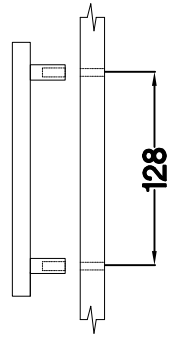

90x90 ND 2F BB
FRONT

M4x22mm	L=128mm
	
U	S
2	1

Ersatzteil Nummer	Dimension
KUH.71153	713x334x16
KUH.71206	713x322x16

ISM-KUH-02080

1

LEFT

RIGHT

2

	
†35/175† [CD]	†3.5x13mm
HG11	P5
4	8

3

M4x22mm  U 2	L=128mm  S 1
---	---

VARIANT HIGH GLOSS