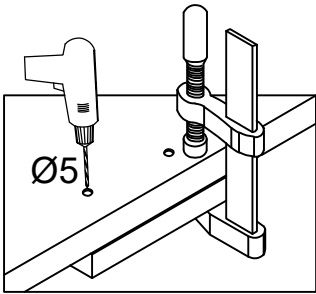

90x90 ND 2F BB
FRONT

M4x22mm	L=128mm
	
U	S
2	1

Ersatzteil Nummer	Dimension
KUH.71153	713x334x16
KUH.71206	713x322x16

ISM-KUH-02080

1

LEFT

RIGHT

2

	
†35/175† [CD]	†3.5x13mm
HG11	P5
4	8

3

M4x22mm  U 2	L=128mm  S 1
---	---

VARIANT HIGH GLOSS