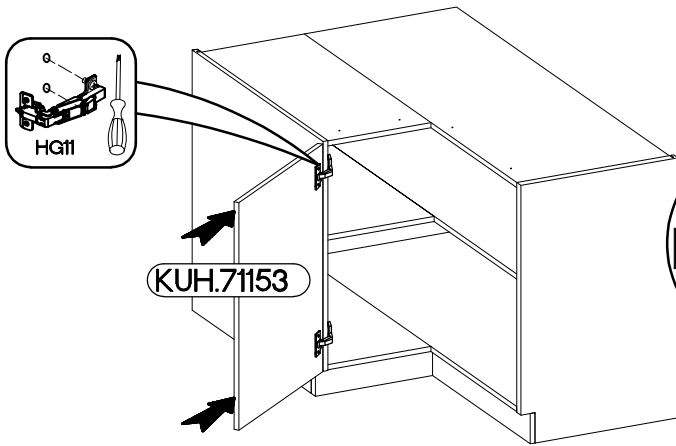

90x90 ND 2F BB
FRONT

M4x22mm	L=128mm
	
U	S
2	1

Ersatzteil Nummer	Dimension
KUH.71153	713x334x16
KUH.71206	713x322x16

ISM-KUH-02080

1

LEFT

RIGHT

2

	
†35/175† [CD]	†3.5x13mm
HG11	P5
4	8

3

M4x22mm  U 2	L=128mm  S 1
---	---

VARIANT HIGH GLOSS