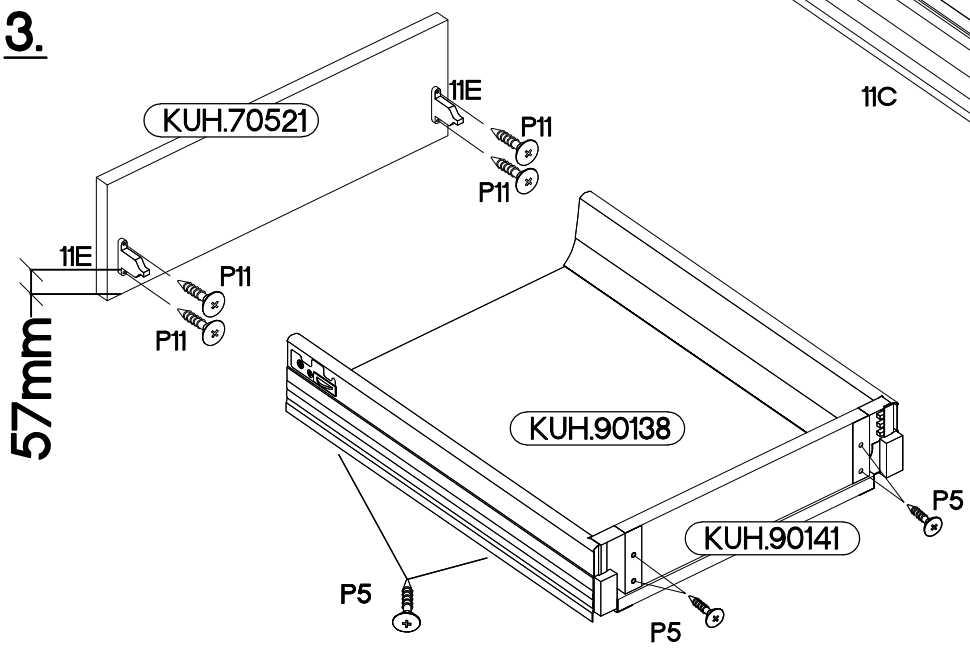

80 D 3S BB
Premium Box

Ersatzteil Nummer	Dimension
KUH.70521	796x140x16
KUH.70522 x2	796x283x16
KUH.90138 x3	442x692x16
KUH.90141	680x70x16
KUH.90143 x2	680x148x16

3	2					
3	1	6	4	6		
4	12	12	24	12	6	3
	+6.3x13mm	+4.0x16mm	+3.5x13mm	+3.0x16mm	M4x22mm	L=128mm

ISM-KUH-01948

1

 11B	 11C	 11E	 11F	 11H	 P11	 P5	 11G
2	2	4	4	4	8	16	4

x2

VARIANT HIGH GLOSS

2

 11D	 11C	 11E	 P11 +3.0x16mm	 P5 +3.5x13mm	 11G
1	1	2	4	8	2

VARIANT HIGH GLOSS