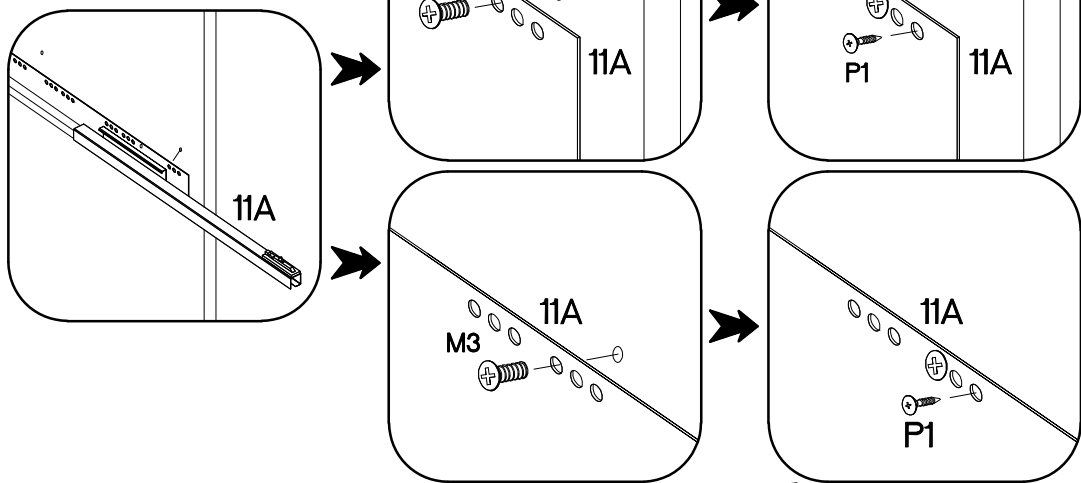

3

11A	M3	P1
3	12	12