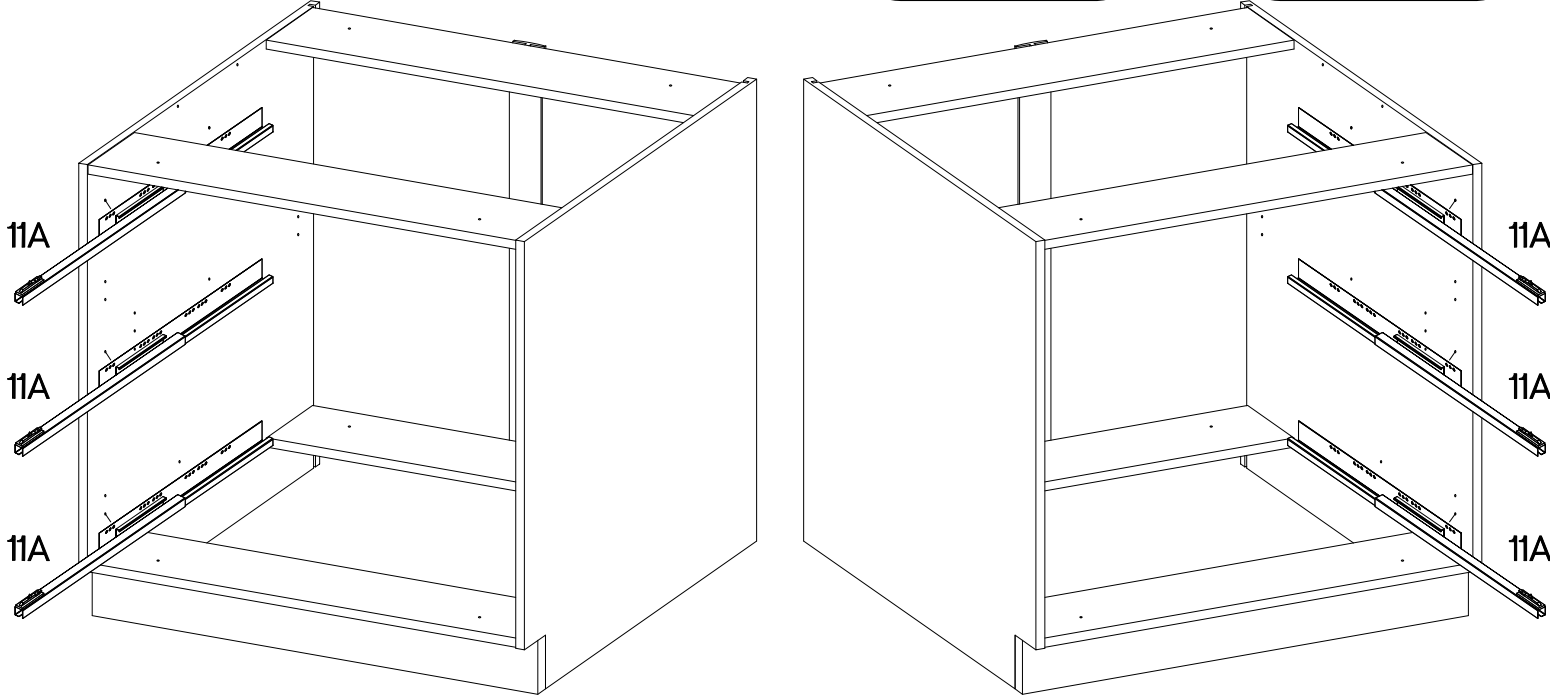

3

11A	M3	P1
3	12	12