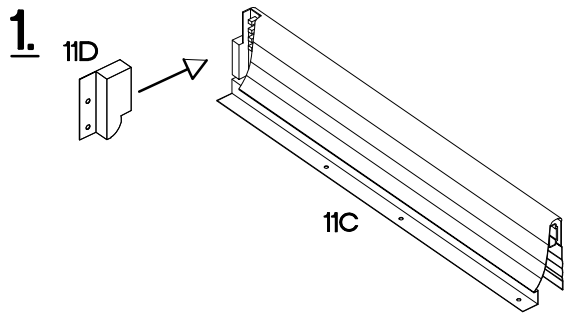

80 D 3S BB
Premium Box

Ersatzteil Nummer	Dimension
KUH.70521	796x140x16
KUH.70522 x2	796x283x16
KUH.90138 x3	442x692x16
KUH.90141	680x70x16
KUH.90143 x2	680x148x16

3	2					
3	1	6	4	6		
4	12	12	24	12	6	3
	+6.3x13mm	+4.0x16mm	+3.5x13mm	+3.0x16mm	M4x22mm	L=128mm

ISM-KUH-01948

1

 11B	 11C	 11E	 11F	 11H	 P11	 P5	 11G
2	2	4	4	4	8	16	4

x2

VARIANT HIGH GLOSS

2

 11D	 11C	 11E	 P11 +3.0x16mm	 P5 +3.5x13mm	 11G
1	1	2	4	8	2

VARIANT HIGH GLOSS