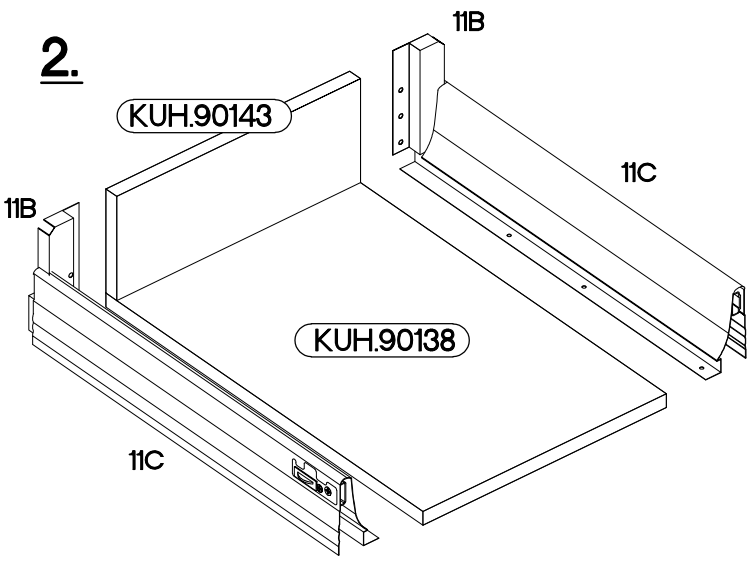

80 D 3S BB
Premium Box

Ersatzteil Nummer	Dimension
KUH.70521	796x140x16
KUH.70522 x2	796x283x16
KUH.90138 x3	442x692x16
KUH.90141	680x70x16
KUH.90143 x2	680x148x16

3	2					
3	1	6	4	6		
4	12	12	24	12	6	3
	+6.3x13mm	+4.0x16mm	+3.5x13mm	+3.0x16mm	M4x22mm	L=128mm

ISM-KUH-01948

1

 11B	 11C	 11E	 11F	 11H	 P11	 P5	 11G
2	2	4	4	4	8	16	4

x2

VARIANT HIGH GLOSS

2

 11D	 11C	 11E	 P11 +3.0x16mm	 P5 +3.5x13mm	 11G
1	1	2	4	8	2

VARIANT HIGH GLOSS