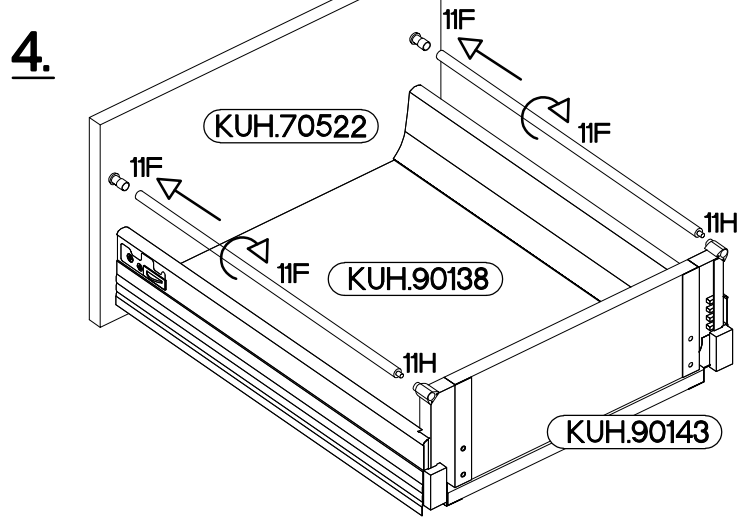

80 D 3S BB
Premium Box

Ersatzteil Nummer	Dimension
KUH.70521	796x140x16
KUH.70522 x2	796x283x16
KUH.90138 x3	442x692x16
KUH.90141	680x70x16
KUH.90143 x2	680x148x16

3	2					
3	1	6	4	6		
4	12	12	24	12	6	3
	+6.3x13mm	+4.0x16mm	+3.5x13mm	+3.0x16mm	M4x22mm	L=128mm

ISM-KUH-01948

1

 11B	 11C	 11E	 11F	 11H	 P11	 P5	 11G
2	2	4	4	4	8	16	4

x2

VARIANT HIGH GLOSS

2

 11D	 11C	 11E	 P11 +3.0x16mm	 P5 +3.5x13mm	 11G
1	1	2	4	8	2

VARIANT HIGH GLOSS