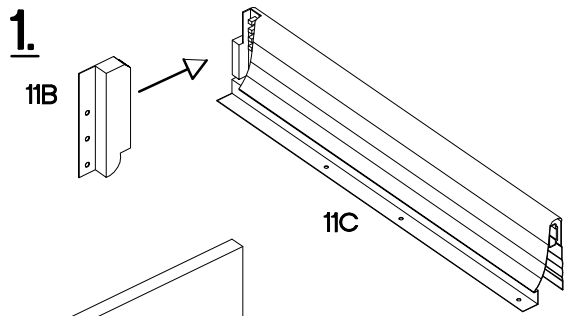

80 D 3S BB
Premium Box

Ersatzteil Nummer	Dimension
KUH.70521	796x140x16
KUH.70522 x2	796x283x16
KUH.90138 x3	442x692x16
KUH.90141	680x70x16
KUH.90143 x2	680x148x16

3	2					
3	1	6	4	6		
4	12	12	24	12	6	3
	+6.3x13mm	+4.0x16mm	+3.5x13mm	+3.0x16mm	M4x22mm	L=128mm

ISM-KUH-01948

1

 11B	 11C	 11E	 11F	 11H	 P11	 P5	 11G
2	2	4	4	4	8	16	4

x2

VARIANT HIGH GLOSS

2

 11D	 11C	 11E	 P11 +3.0x16mm	 P5 +3.5x13mm	 11G
1	1	2	4	8	2

VARIANT HIGH GLOSS