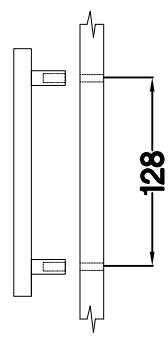

80 D 3S BB
Premium Box

Ersatzteil Nummer	Dimension
KUH.70521	796x140x16
KUH.70522 x2	796x283x16
KUH.90138 x3	442x692x16
KUH.90141	680x70x16
KUH.90143 x2	680x148x16

3	2					
3	1	6	4	6		
4	12	12	24	12	6	3
	+6.3x13mm	+4.0x16mm	+3.5x13mm	+3.0x16mm	M4x22mm	L=128mm

ISM-KUH-01948

1

 11B	 11C	 11E	 11F	 11H	 P11	 P5	 11G
2	2	4	4	4	8	16	4

x2

VARIANT HIGH GLOSS

2

 11D	 11C	 11E	 P11 +3.0x16mm	 P5 +3.5x13mm	 11G
1	1	2	4	8	2

VARIANT HIGH GLOSS