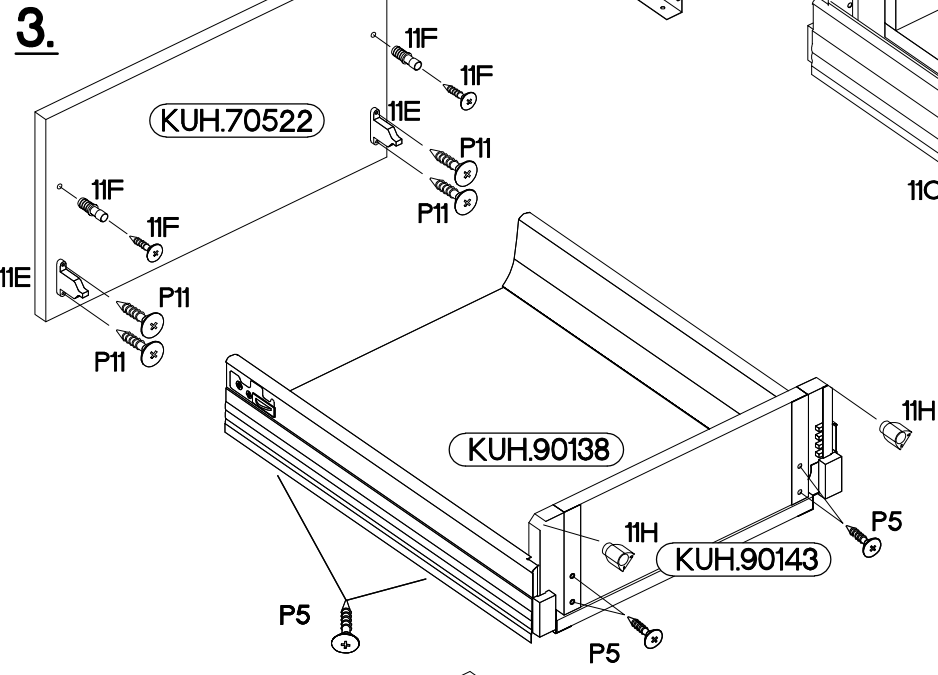

80 D 3S BB
Premium Box

Ersatzteil Nummer	Dimension
KUH.70521	796x140x16
KUH.70522 x2	796x283x16
KUH.90138 x3	442x692x16
KUH.90141	680x70x16
KUH.90143 x2	680x148x16

3	2					
3	1	6	4	6		
4	12	12	24	12	6	3
	+6.3x13mm	+4.0x16mm	+3.5x13mm	+3.0x16mm	M4x22mm	L=128mm

ISM-KUH-01948

1

 11B	 11C	 11E	 11F	 11H	 P11	 P5	 11G
2	2	4	4	4	8	16	4

x2

VARIANT HIGH GLOSS

2

 11D	 11C	 11E	 P11 +3.0x16mm	 P5 +3.5x13mm	 11G
1	1	2	4	8	2

VARIANT HIGH GLOSS