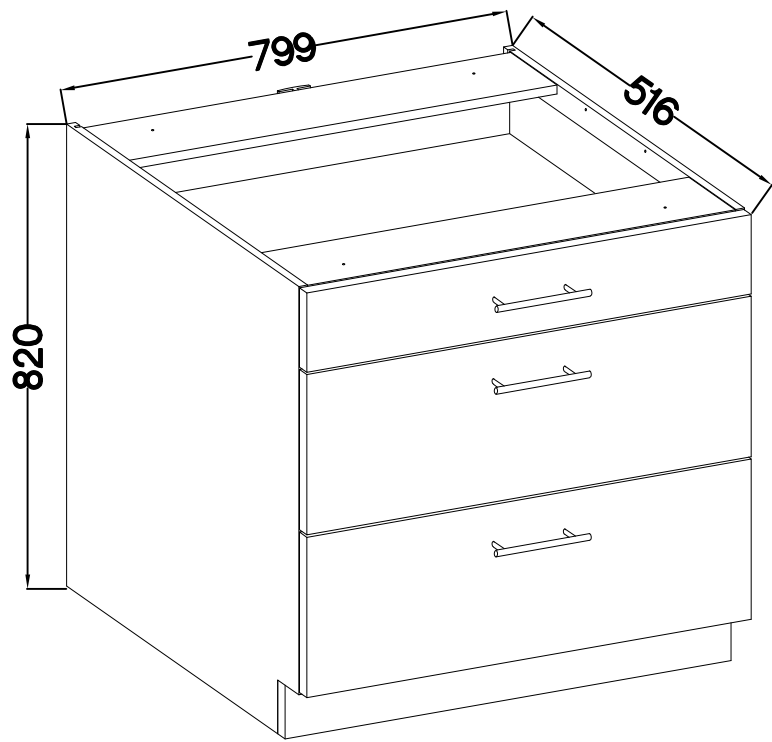

80 D 3S BB
Premium Box

Ersatzteil Nummer	Dimension
KUH.70521	796x140x16
KUH.70522 x2	796x283x16
KUH.90138 x3	442x692x16
KUH.90141	680x70x16
KUH.90143 x2	680x148x16

3	2					
3	1	6	4	6		
4	12	12	24	12	6	3
	+6.3x13mm	+4.0x16mm	+3.5x13mm	+3.0x16mm	M4x22mm	L=128mm

ISM-KUH-01948

1

 11B	 11C	 11E	 11F	 11H	 P11	 P5	 11G
2	2	4	4	4	8	16	4

x2

VARIANT HIGH GLOSS

2

 11D	 11C	 11E	 P11 +3.0x16mm	 P5 +3.5x13mm	 11G
1	1	2	4	8	2

VARIANT HIGH GLOSS