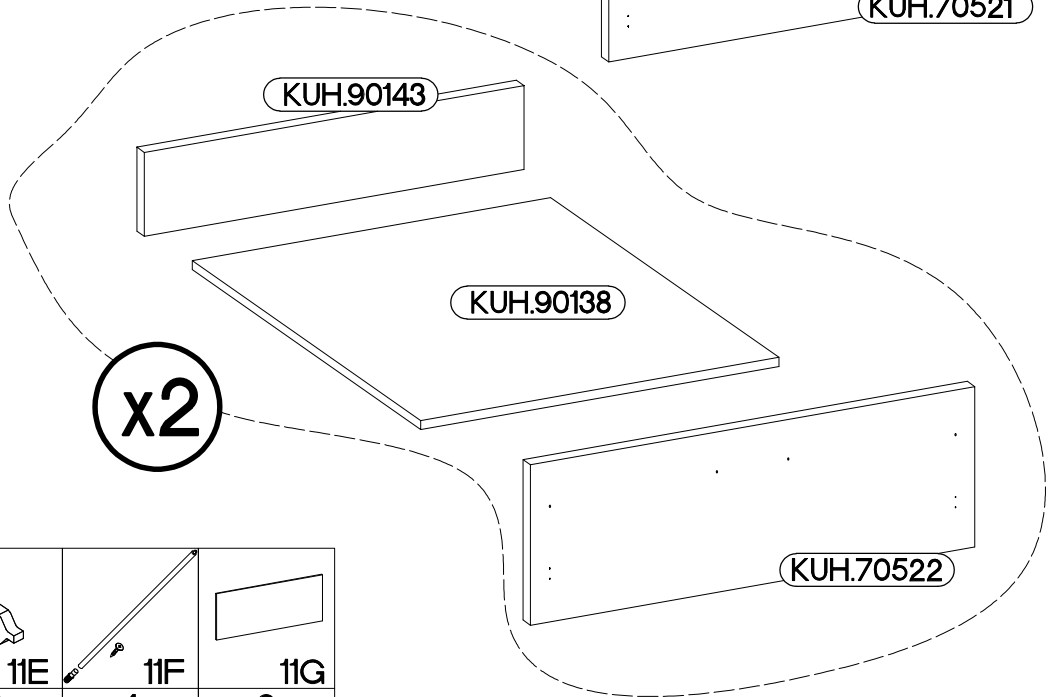

80 D 3S BB
Premium Box

Ersatzteil Nummer	Dimension
KUH.70521	796x140x16
KUH.70522 x2	796x283x16
KUH.90138 x3	442x692x16
KUH.90141	680x70x16
KUH.90143 x2	680x148x16

3	2					
3	1	6	4	6		
4	12	12	24	12	6	3
	+6.3x13mm	+4.0x16mm	+3.5x13mm	+3.0x16mm	M4x22mm	L=128mm

ISM-KUH-01948

1

 11B	 11C	 11E	 11F	 11H	 P11	 P5	 11G
2	2	4	4	4	8	16	4

x2

VARIANT HIGH GLOSS

2

 11D	 11C	 11E	 P11 +3.0x16mm	 P5 +3.5x13mm	 11G
1	1	2	4	8	2

VARIANT HIGH GLOSS