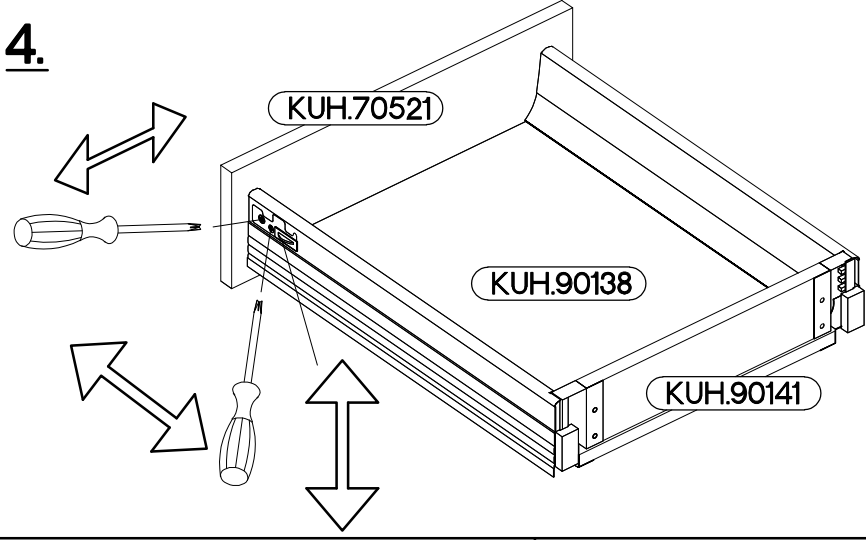

80 D 3S BB
Premium Box

Ersatzteil Nummer	Dimension
KUH.70521	796x140x16
KUH.70522 x2	796x283x16
KUH.90138 x3	442x692x16
KUH.90141	680x70x16
KUH.90143 x2	680x148x16

3	2					
3	1	6	4	6		
4	12	12	24	12	6	3
	+6.3x13mm	+4.0x16mm	+3.5x13mm	+3.0x16mm	M4x22mm	L=128mm

ISM-KUH-01948

1

 11B	 11C	 11E	 11F	 11H	 P11	 P5	 11G
2	2	4	4	4	8	16	4

x2

VARIANT HIGH GLOSS

2

 11D	 11C	 11E	 P11 +3.0x16mm	 P5 +3.5x13mm	 11G
1	1	2	4	8	2

VARIANT HIGH GLOSS