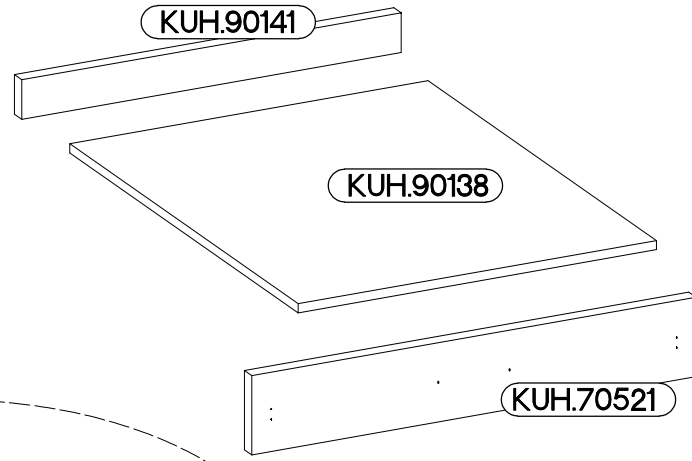

80 D 3S BB
Premium Box

Ersatzteil Nummer	Dimension
KUH.70521	796x140x16
KUH.70522 x2	796x283x16
KUH.90138 x3	442x692x16
KUH.90141	680x70x16
KUH.90143 x2	680x148x16

3	2					
3	1	6	4	6		
4	12	12	24	12	6	3
	+6.3x13mm	+4.0x16mm	+3.5x13mm	+3.0x16mm	M4x22mm	L=128mm

ISM-KUH-01948

1

 11B	 11C	 11E	 11F	 11H	 P11	 P5	 11G
2	2	4	4	4	8	16	4

x2

VARIANT HIGH GLOSS

2

 11D	 11C	 11E	 P11 +3.0x16mm	 P5 +3.5x13mm	 11G
1	1	2	4	8	2

VARIANT HIGH GLOSS