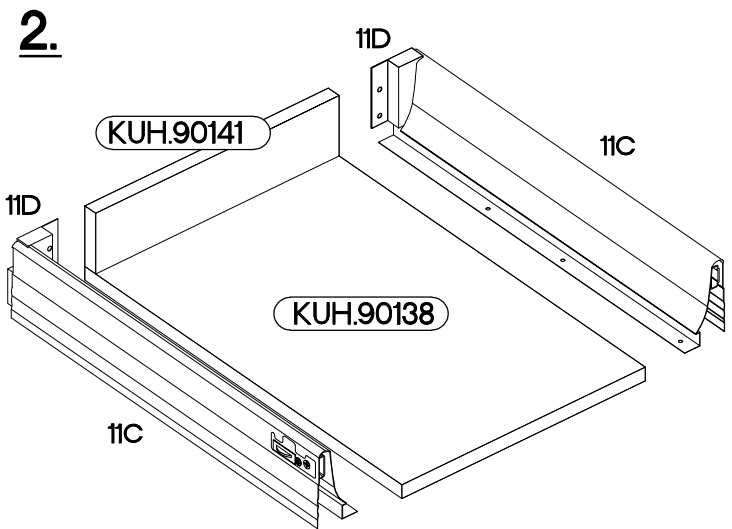

80 D 3S BB
Premium Box

Ersatzteil Nummer	Dimension
KUH.70521	796x140x16
KUH.70522 x2	796x283x16
KUH.90138 x3	442x692x16
KUH.90141	680x70x16
KUH.90143 x2	680x148x16

3	2					
3	1	6	4	6		
4	12	12	24	12	6	3
	+6.3x13mm	+4.0x16mm	+3.5x13mm	+3.0x16mm	M4x22mm	L=128mm

ISM-KUH-01948

1

 11B	 11C	 11E	 11F	 11H	 P11	 P5	 11G
2	2	4	4	4	8	16	4

x2

VARIANT HIGH GLOSS

2

 11D	 11C	 11E	 P11 +3.0x16mm	 P5 +3.5x13mm	 11G
1	1	2	4	8	2

VARIANT HIGH GLOSS